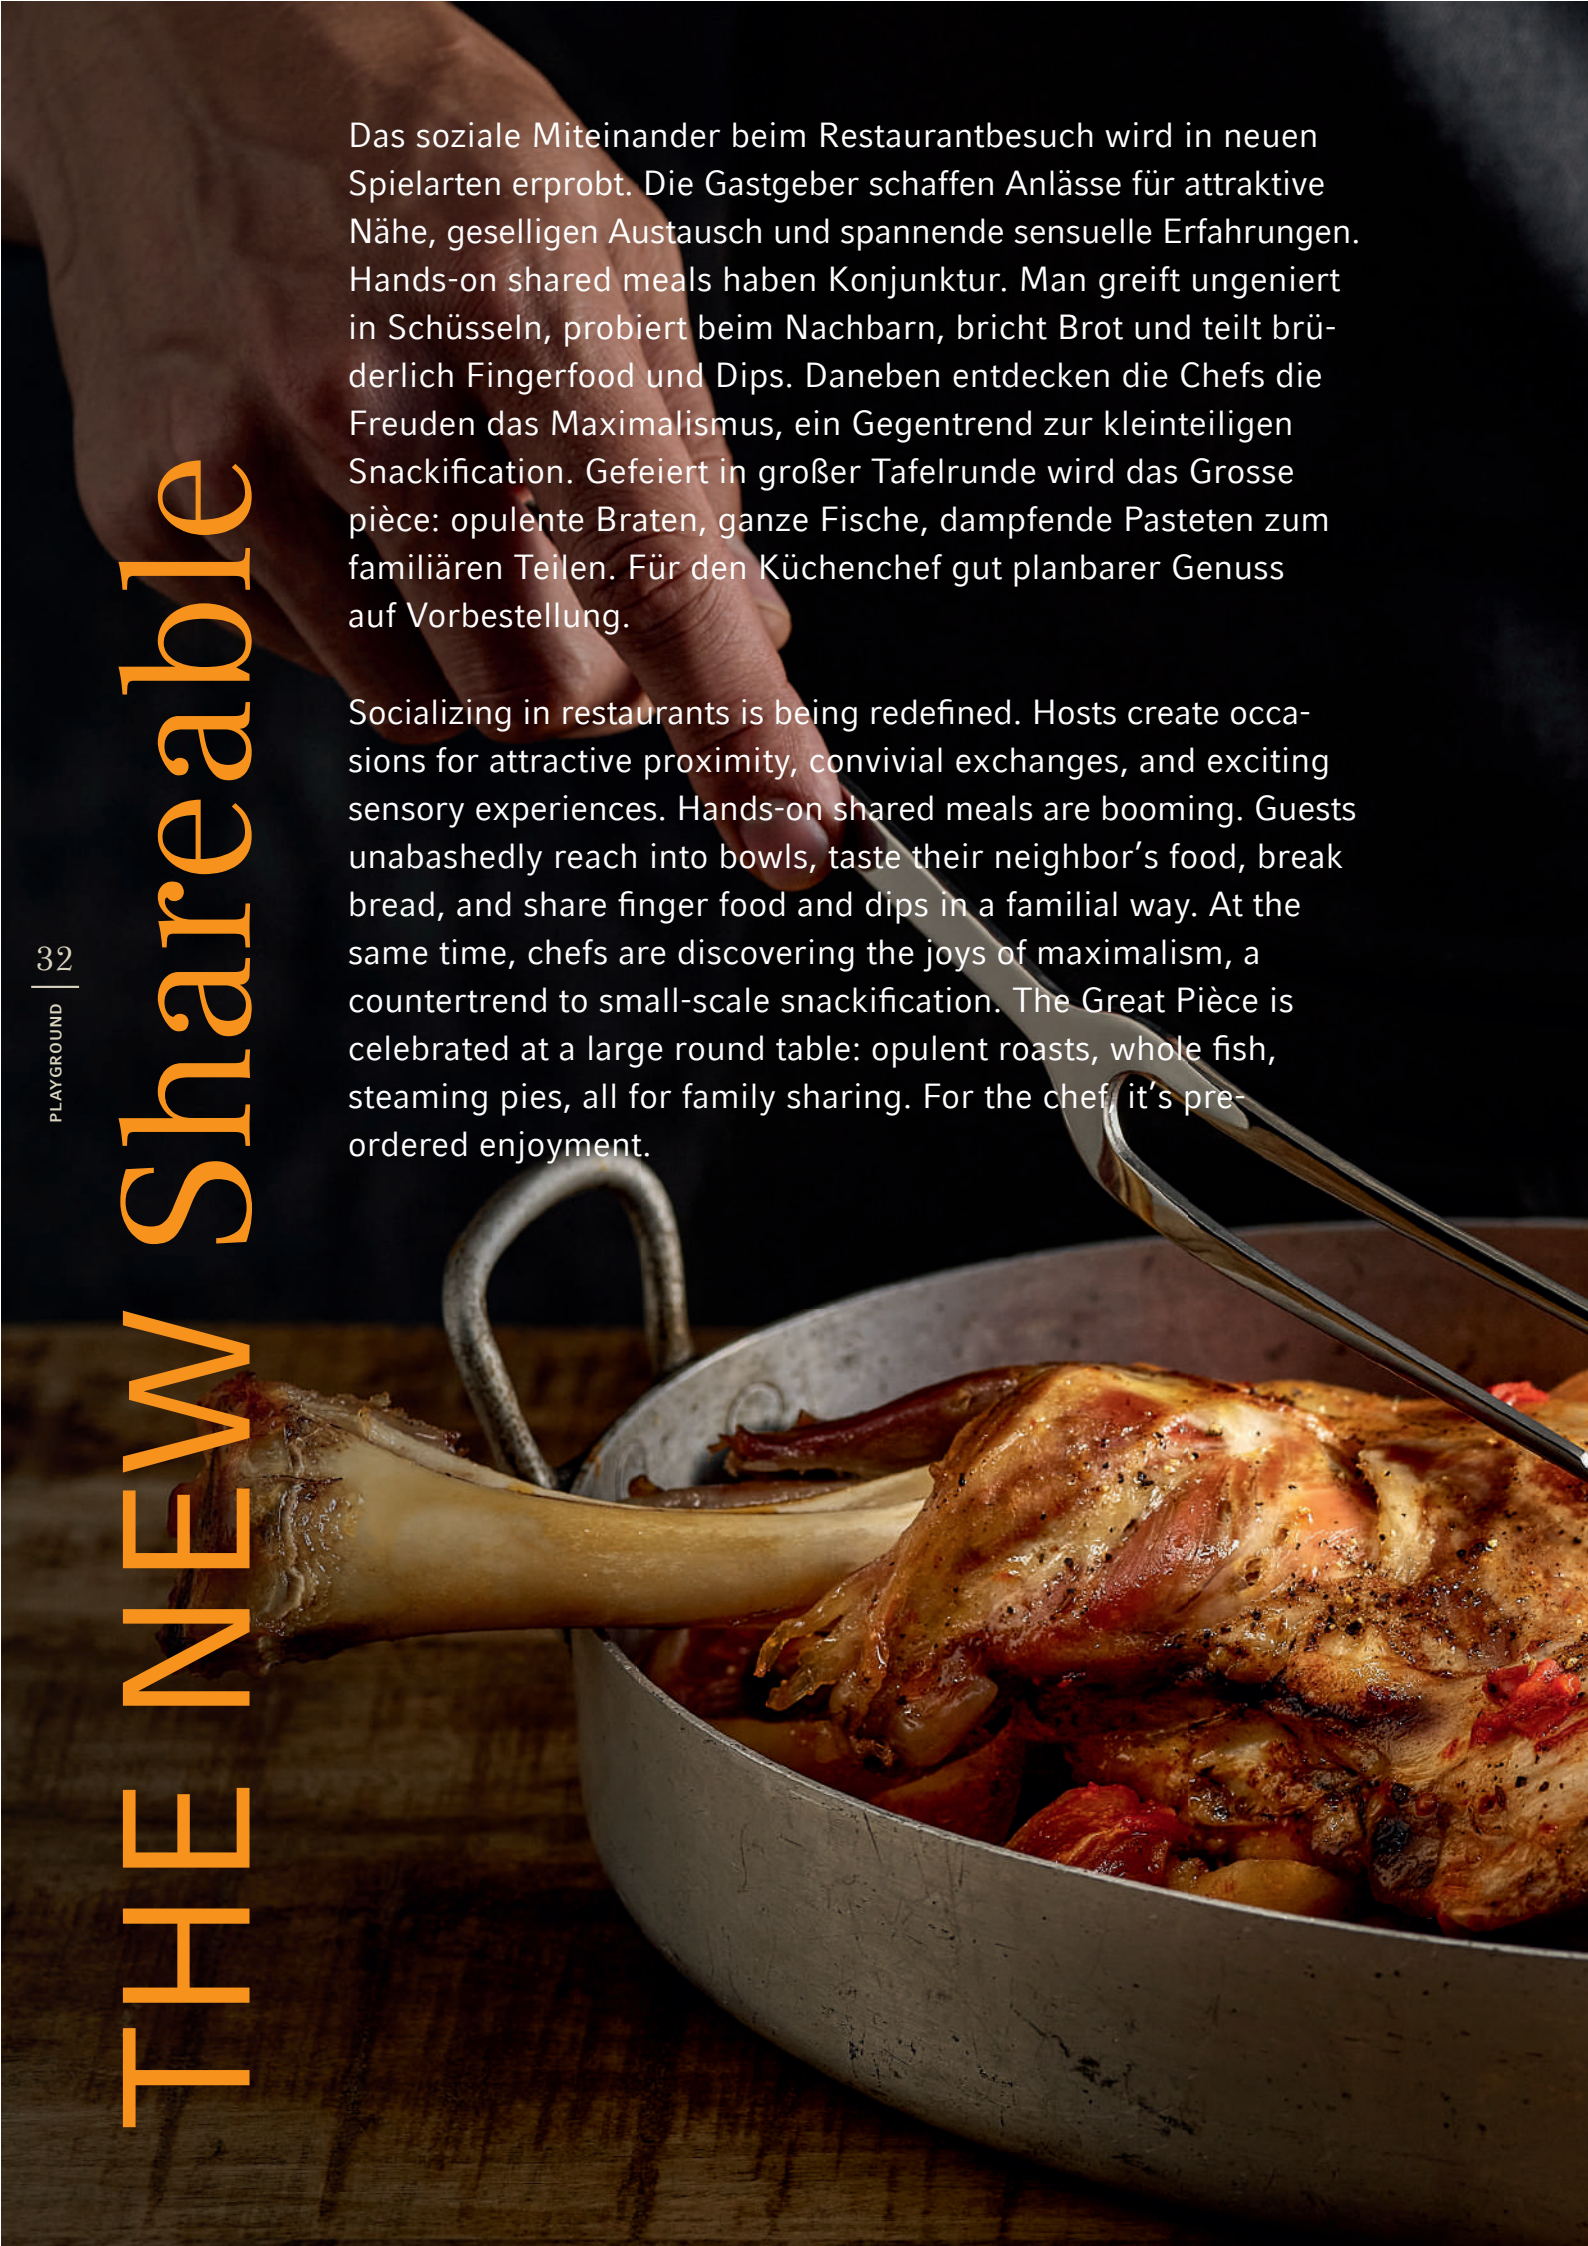

THE NEW Shareable

Das soziale Miteinander beim Restaurantbesuch wird in neuen Spielarten erprobt. Die Gastgeber schaffen Anlässe für attraktive Nähe, geselligen Austausch und spannende sensorische Erfahrungen. Hands-on shared meals haben Konjunktur. Man greift ungeniert in Schüsseln, probiert beim Nachbarn, bricht Brot und teilt brüderlich Fingerfood und Dips. Daneben entdecken die Chefs die Freuden des Maximalismus, ein Gegentrend zur kleinteiligen Snackification. Gefeierte in großer Tafelrunde wird das Grosse pièce: opulente Braten, ganze Fische, dampfende Pasteten zum familiären Teilen. Für den Küchenchef gut planbarer Genuss auf Vorbestellung.

Socializing in restaurants is being redefined. Hosts create occasions for attractive proximity, convivial exchanges, and exciting sensory experiences. Hands-on shared meals are booming. Guests unabashedly reach into bowls, taste their neighbor's food, break bread, and share finger food and dips in a familial way. At the same time, chefs are discovering the joys of maximalism, a countertrend to small-scale snackification. The Great Pièce is celebrated at a large round table: opulent roasts, whole fish, steaming pies, all for family sharing. For the chef, it's pre-ordered enjoyment.